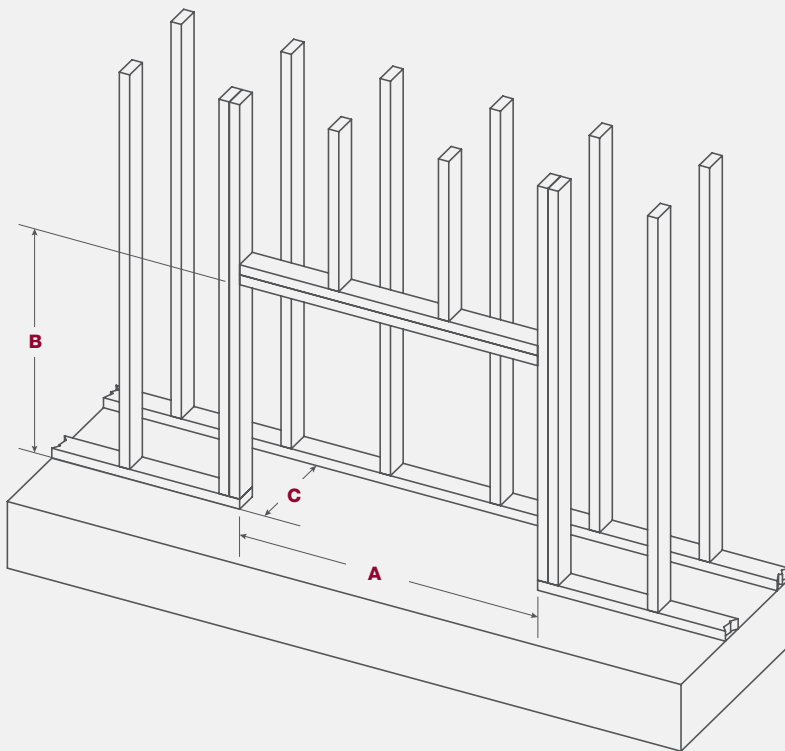

Unit Specifications

ICON LEGEND

AVAILABLE	+	NOT AVAILABLE	-
DEDICATED	◊	STANDARD	◦

	BTU (HEATER)	VENTING	CLEARANCE TOP	CLEARANCE SIDES	CLEARANCE BACK	CLEARANCE FLOOR	FRONT VIEWING AREA	FRONT GLASS TYPE	STANDARD MEDIA	MICRO MESH SAFETY SCREEN	POWERVENT	REMOTE CONTROL	FANS	UPLIGHTING	DOWNLIGHTING
EDRSQ34-1	5,000	N/A	0	0	0	0	29¹/₁₆ X 18⁷/₈	TEMPERED	GLOW LOGS	-	-	◦	◦	◦	◦
EDRSQ38-1	5,000	N/A	0	0	0	0	33¹/₁₆ X 22⁷/₈	TEMPERED	GLOW LOGS	-	-	◦	◦	◦	◦
EDRSQ42-1	5,000	N/A	0	0	0	0	37¹/₁₆ X 26⁷/₈	TEMPERED	GLOW LOGS	-	-	◦	◦	◦	◦
EDRL48-1	5,000	N/A	0	0	0	0	48¹/₂ X 14¹/₁₆	TEMPERED	N/A	-	-	◦	◦	◦	◦
EDRL60-1	5,000	N/A	0	0	0	0	60¹/₂ X 14¹/₁₆	TEMPERED	N/A	-	-	◦	◦	◦	◦
EDRL72-1	5,000	N/A	0	0	0	0	72¹/₂ X 14¹/₁₆	TEMPERED	N/A	-	-	◦	◦	◦	◦

eDELTA FRAMING

	A	B	C
EDRL4813	53³/₈	21⁷/₈	12³/₄
EDRL6013	65³/₈	21⁷/₈	12³/₄
EDRL7213	77⁷/₈	22³/₈	13¹/₄

	A	B	C
EDRSQ34-1	34¹/₂	24³/₄	17¹/₈
EDRSQ38-1	38⁷/₁₆	28³/₄	17¹/₈
EDRSQ42-1	42¹/₂	32³/₄	19¹⁵/₁₆