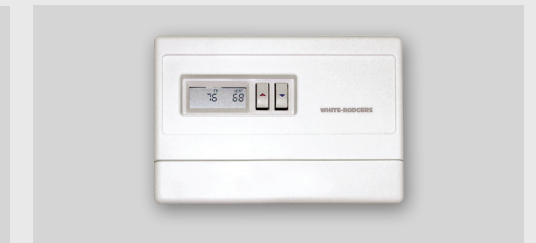

THERMOSTAT

Z80PT Wall Mount