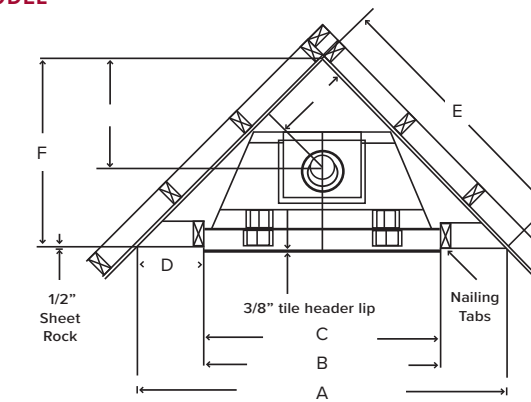

Product Dimensions

ZCV3622 – TOP FLUE MODEL

FRAMING DIMENSIONS

A	53 1/2"
B	36"
C	36 3/8"
D	8 9/16"
E	37 7/8"
F	26 3/4"

VIEWING AREA

Width	29 3/4"
Height	18 5/8"

	Actual	Framing
Height	33 1/2"	37 1/4"
Front Width	36"	36 3/8"
Depth	17 7/16"	17 1/2"