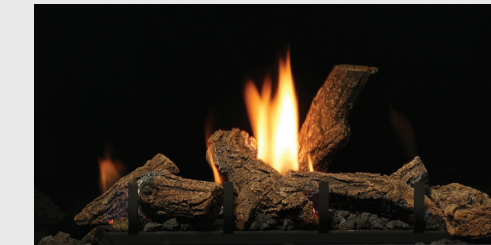

Accessories

MEDIA OPTIONS

LOGC51 Split Oak Log Set