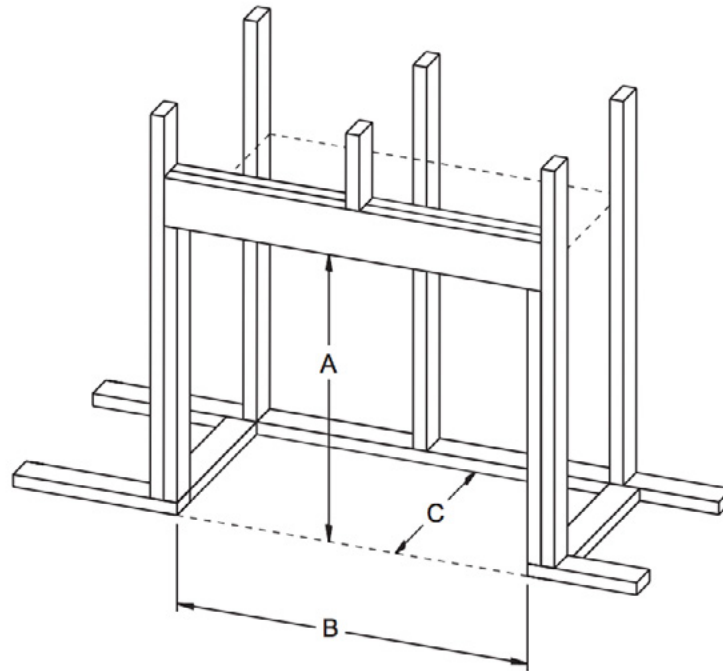

OUTDOOR FIREBOX SPECIFICATIONS

*Outdoor Firebox includes two metal studs and noncombustible backer board.
Additional materials may be required for installation.*

Model	A	B	C
OP36FB	36	41	19 ¼
OP42FB	36	45	19 ¼

Image can be referenced for Outdoor Linear Fireplace, Outdoor Traditional Fireplace, and Outdoor Firebox

TRADITIONAL BURNER SPECIFICATIONS

Model	Description	BTUs Input	Minimum Firebox Dimensions in Inches			
			Front Width	Rear Width	Depth	Height
ONR24	24-inch Outdoor Harmony Burner, Millivolt	50,000	34 5/16	28	15 9/16	24 3/16
ONI24	24-inch Outdoor Harmony Burner, IP	50,000	34 5/16	28	15 9/16	24 3/16
ONR30	30-inch Outdoor Harmony Burner, Millivolt	50,000	36 5/16	32	15 9/16	24 3/16
ONI30	30-inch Outdoor Harmony Burner, IP	50,000	36 5/16	32	15 9/16	24 3/16