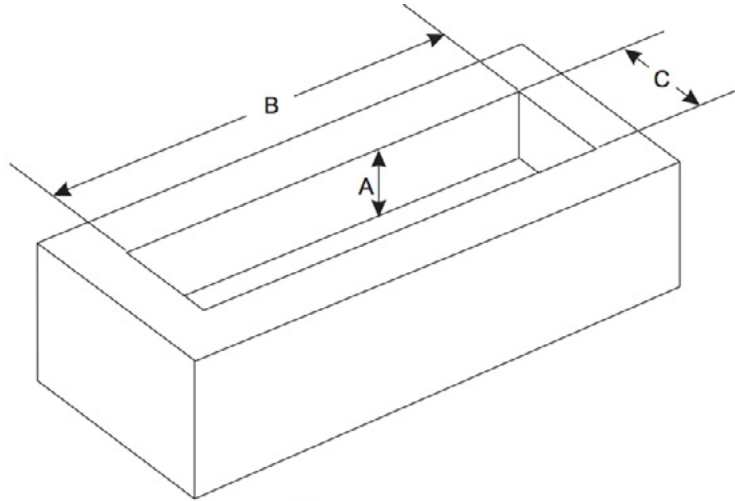

specifications

OUTDOOR LINEAR FIRE PIT SPECIFICATIONS

Internal Enclosure Dimensions (inches)

Model	A	B	C
OL48TP	7 ½* Min.	51 ¾ Min. / 52 ½ Max.	22 ⅝ Min. / 23 ½ Max.
OL60TP	7 ½* Min.	63 ¾ Min. / 64 ½ Max.	22 ⅝ Min. / 23 ½ Max.

*If installing a drain tray accessory, add at least 6 inches more to the height to allow for the drain pan, connector, and tubing.

OUTDOOR LINEAR FIREPLACE SPECIFICATIONS

Outdoor Linear Fireplace includes two metal studs and noncombustible backer board.
Additional materials may be required for installation.

Model	A	B	C
OLL48FP	40 13/16	52	19 1/16
OLL48SP	40 13/16	52	22 5/16
OLL60FP	31	64	19 1/4
OLL60SP	31	64	22 1/2
OLL72FP	47	76 1/4	19 1/2
OLL72SP	47	76 1/4	22 5/16

*If installing a drain tray accessory, please see manual for additional instructions.

OUTDOOR FIREPLACE SPECIFICATIONS

Outdoor Fireplace includes two metal studs and noncombustible backer board.
Additional materials may be required for installation.

Model	A	B	C
OP36FP	36	41	19 1/4
OP42FP	36	45	19 1/4